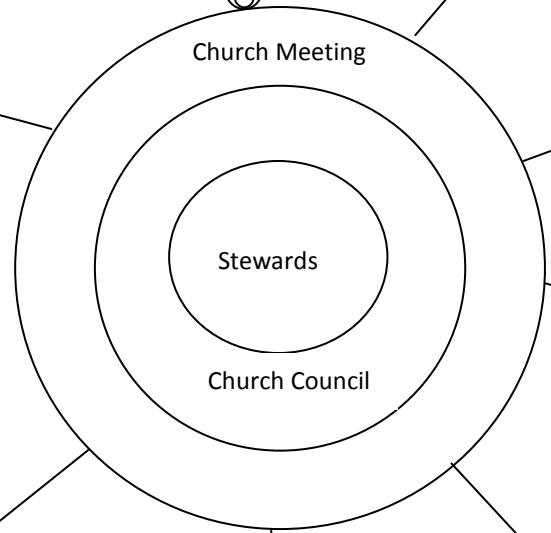

# Christchurch Structure 2010

- Taize
- Second Sunday
- Prayer Ministry
- Flower Arrangers
- Music Group
- Christchurch Singers
- Communion Stewards

- Website
- Wider Horizons

- Housegroups
- Advent Booklet

- Free & Easy Friday
- The Guild
- Badminton Club
- Riddings Ramblers

- Traidcraft
- Mattuga Challenge

- Carers & Toddlers
- Music Movers
- Scope

- Wednesday Wizards
- Atrium Garden

- Tape Ministry
- Home Communion