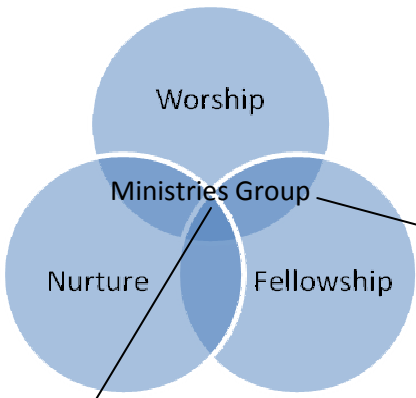

# Christchurch Structure 2010

- Taize
- Second Sunday
- Prayer Ministry
- Flower Arrangers
- Music Group
- Christchurch Singers
- Communion Stewards

- Website
- Wider Horizons

- Housegroups
- Advent Booklet

- Free & Easy Friday
- The Guild
- Badminton Club
- Riddings Ramblers

- Traidcraft
- Mattuga Challenge

- Carers & Toddlers
- Music Movers
- Scope

- Wednesday Wizards
- Atrium Garden

- Tape Ministry
- Home Communion